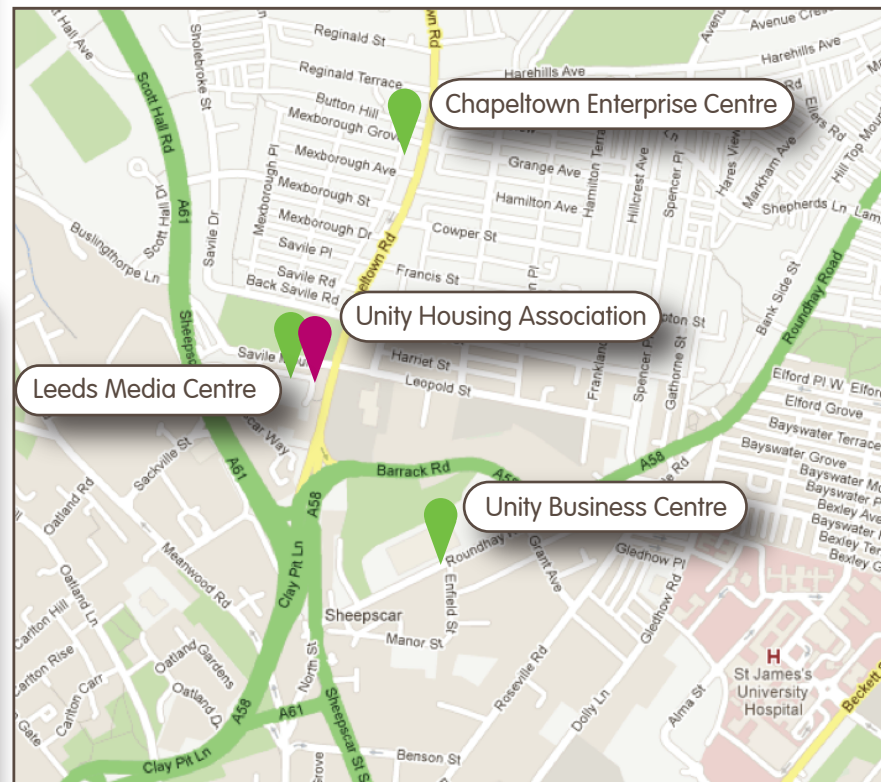

From the WEST via M62

Exit the M62 at junction 27 signposted Leeds M621

Unity Housing Association

Exit the M621 at junction 2, signposted A643 Wetherby (A58) (Please note: do not take junction 2A)

At the roundabout take the 1st exit onto A643

Unity Business Centre

Exit the M621 at junction 2, signposted A643 Wetherby (A58) (Please note: do not take junction 2A)

At the roundabout take the 1st exit onto A643

At the roundabout take the 4th exit onto Wellington Road/A58

Take the A58 exit toward Wetherby / Harrogate / A61 / Sheepscar / Meanwood

Turn left onto Clay Pit Lane/A58

Continue onto Sheepscar Street North/A61

After 1/3 mile, make a U-turn

Slight left to stay on Sheepscar Street North/A61

Continue on A61

Turn left onto Roundhay Road

Unity Business Centre will be on the right.

HOW TO FIND US

Homes & Enterprise

Supporting BME Communities

Unity Housing Association
113-117 Chapeltown Road
Leeds
LS7 3HY